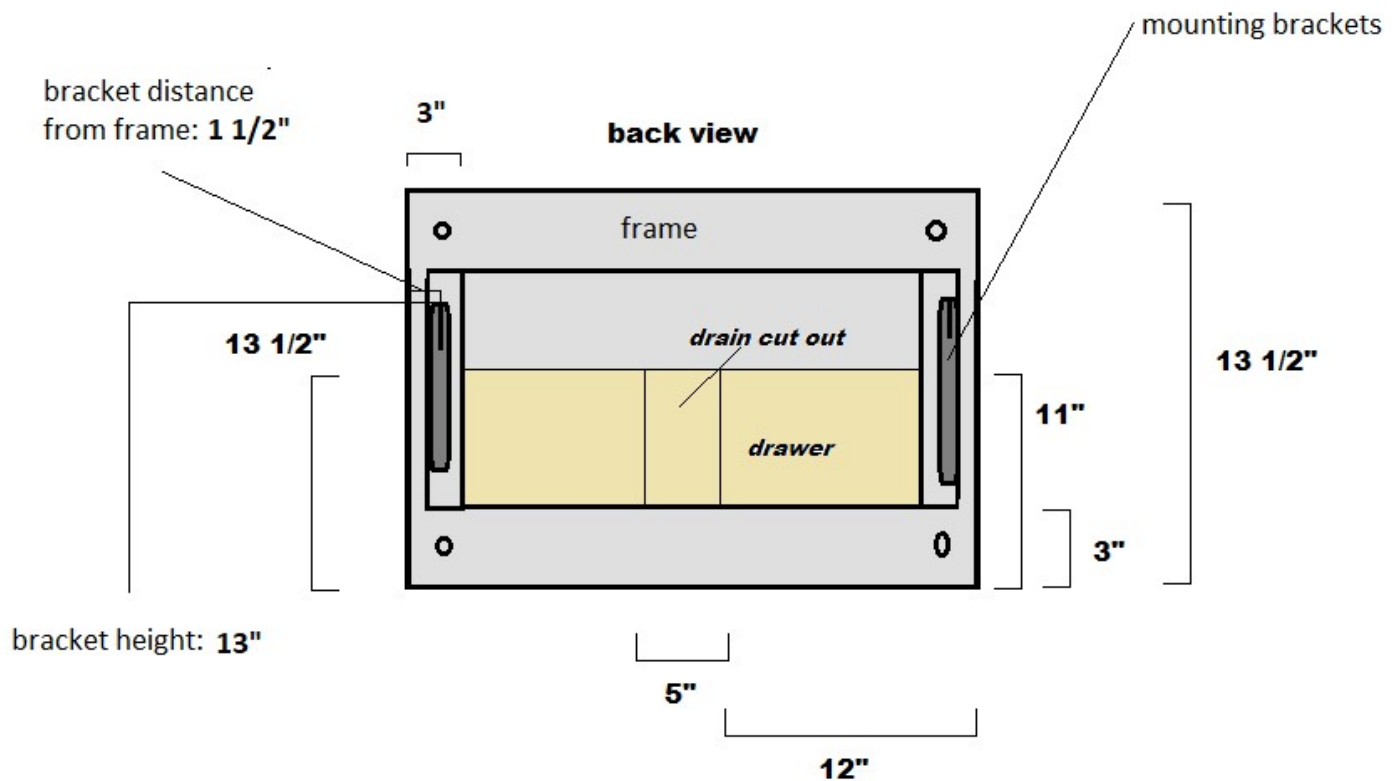

ROMA 30" CABINET SPEC SHEET**front view**

Warning: Cabinets are hand-made and small variations in the measurements might happen. Please use these measurements as approximations. Final framing and measuring should happen with