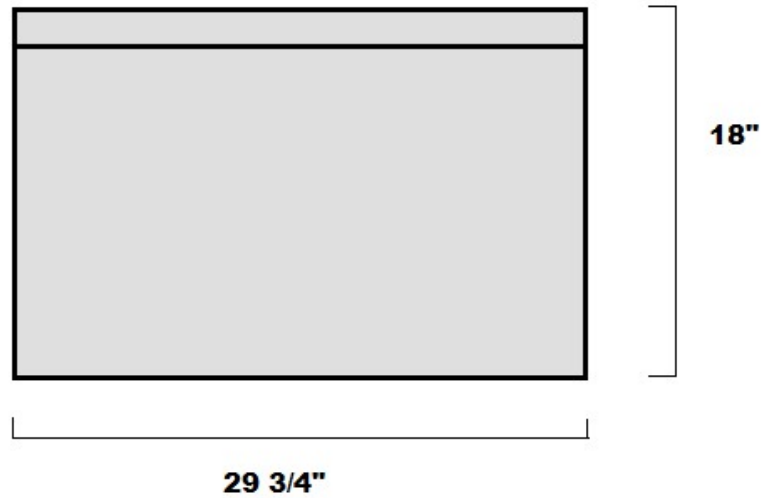

ROMA 30" CABINET SPEC SHEET**front view**

Warning: Cabinets are hand-made and small variations in the measurements might happen. Please use these measurements as approximations. Final framing and measuring should happen with