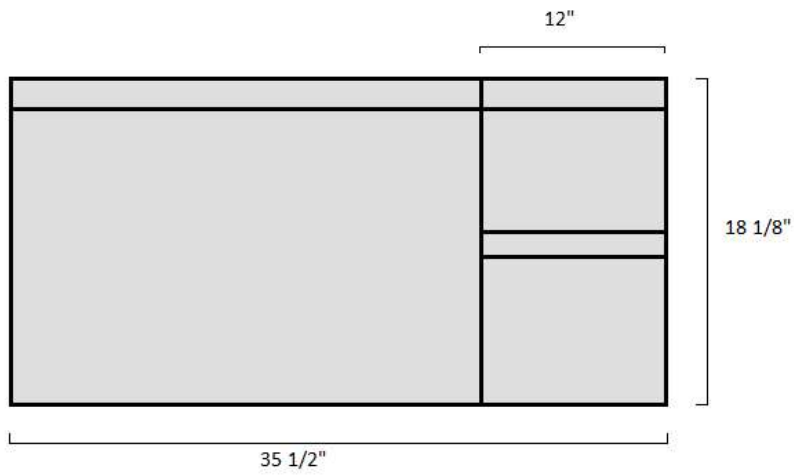

Roma 36 Cabinet Spec Sheet

front view

Note: Cabinet Depth: 21 inches

vertical frame thickness: 3.25 "

Warning: Cabinet are made by hand and might not match precisely. It is recommended to take these measurements as approximations. Important measurements are recommended with the cabinet in hand.