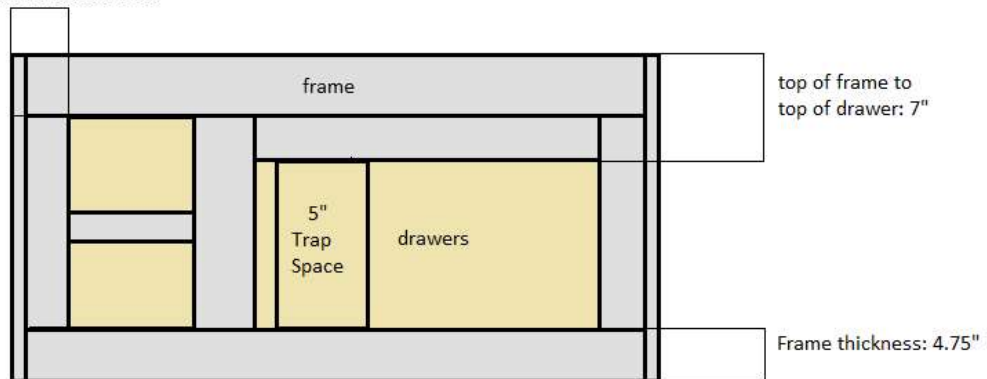

Roma 36 Cabinet Spec Sheet

front view

Note: Cabinet Depth: 21 inches

vertical frame thickness: 3.25 "

Warning: Cabinet are made by hand and might not match precisely. It is recommended to take these measurements as approximations. Important measurements are recommended with the cabinet in hand.