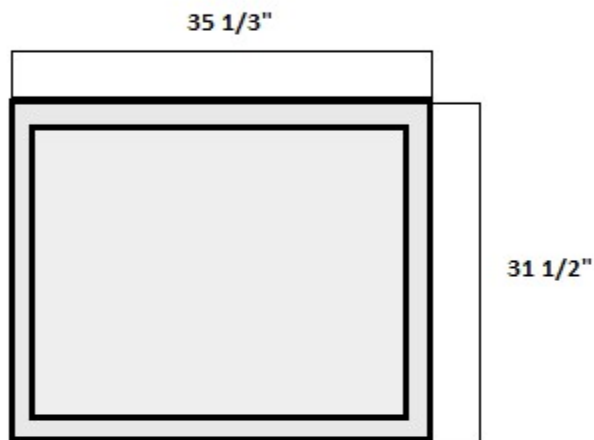

Mirrors Spec Sheet

All frames are 2 3/8" thick and the mirror hangs at a depth from the wall of 1"