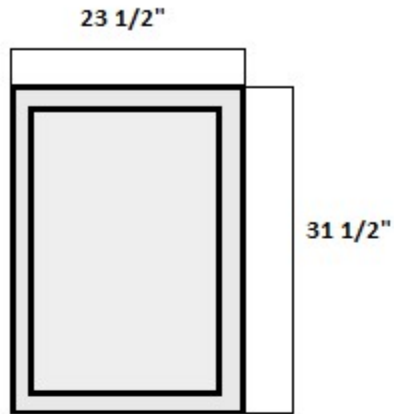

Mirrors Spec Sheet

All frames are 2 3/8" thick and the mirror hangs at a depth from the wall of 1"