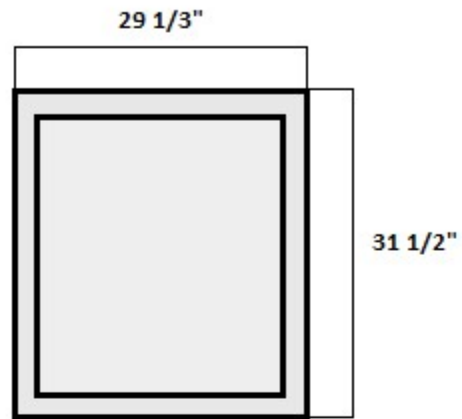

Mirrors Spec Sheet

All frames are 2 3/8" thick and the mirror hangs at a depth from the wall of 1"