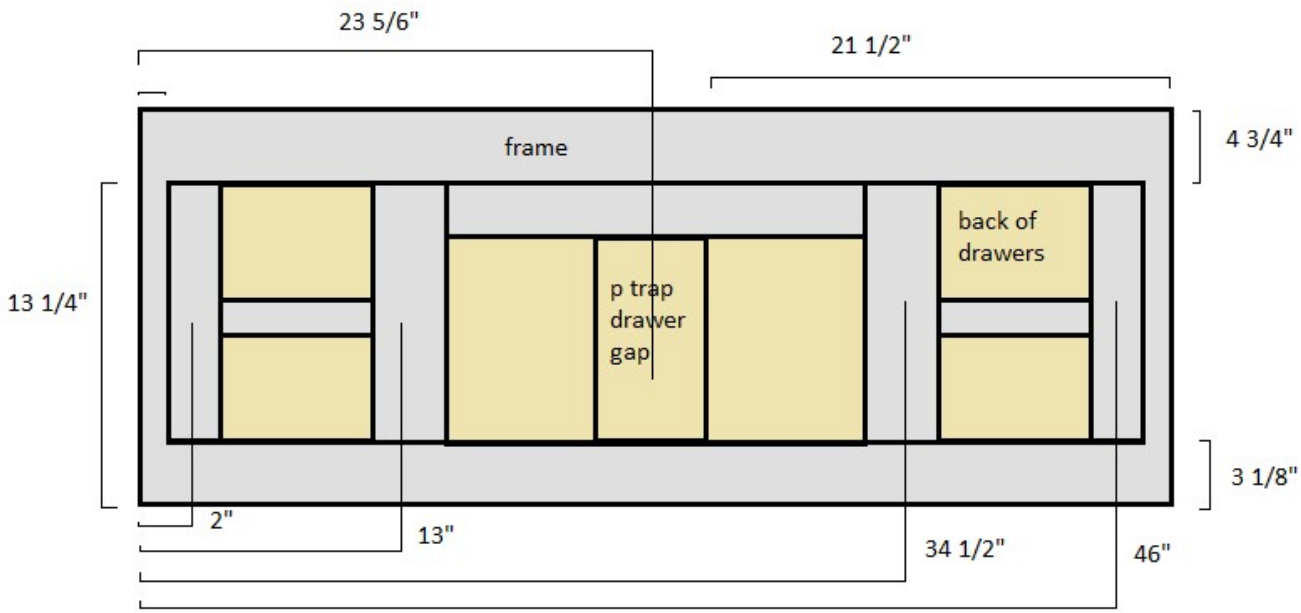

# Roma 48 Cabinet Spec Sheet

front view

**Warning:** Cabinet are made by hand and might not match precisely. It is recommended to take these measurements as approximations. Important measurements are recommended with the cabinet in hand.