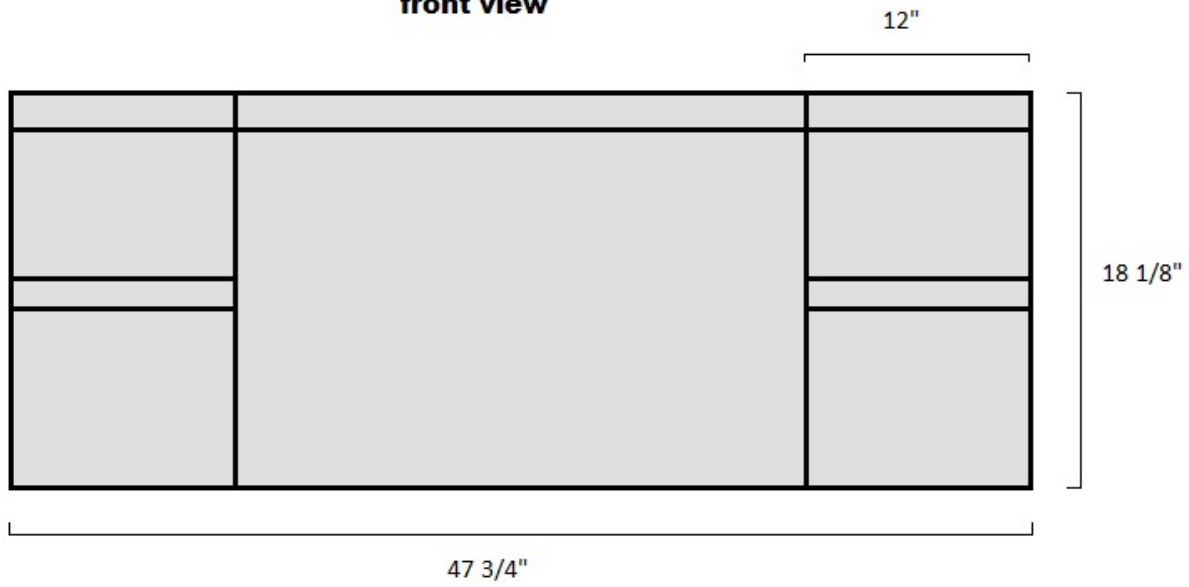

# Roma 48 Cabinet Spec Sheet

front view

**Warning:** Cabinet are made by hand and might not match precisely. It is recommended to take these measurements as approximations. Important measurements are recommended with the cabinet in hand.