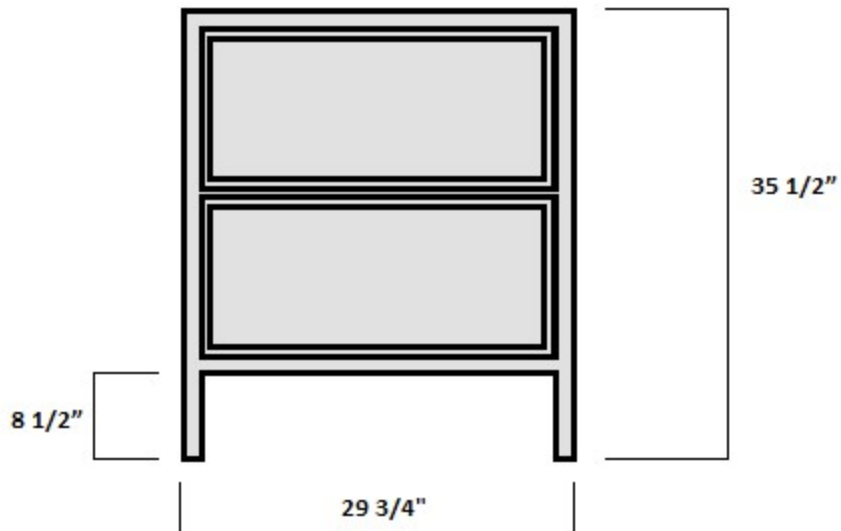

Lexington 30" Cabinet Spec Sheet

OASIS

FRONT

BACK

SIDE