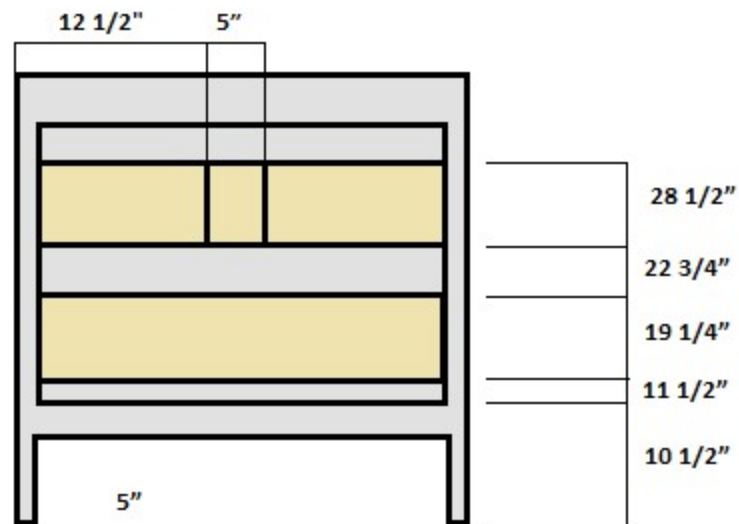

Lexington 30" Cabinet Spec Sheet

OASIS

FRONT

BACK

SIDE